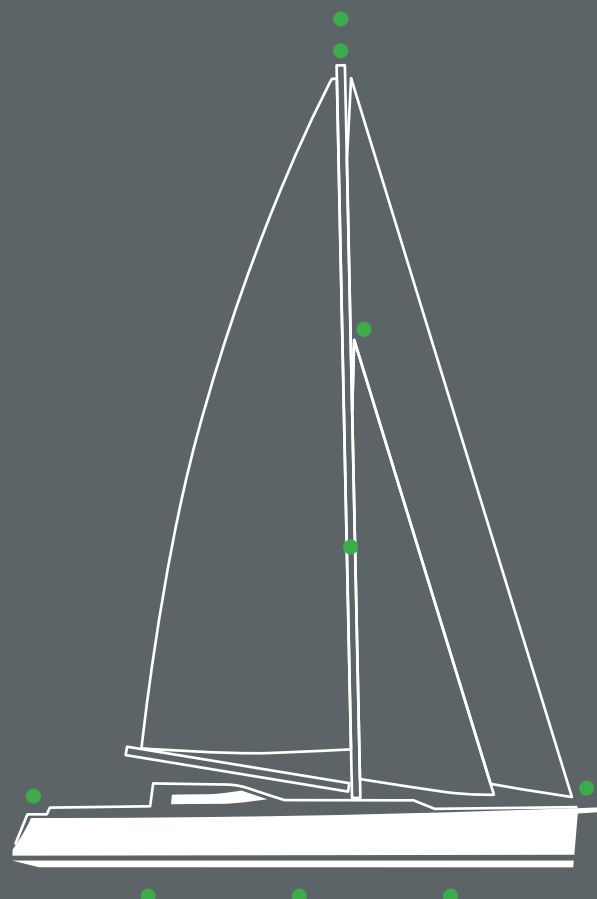

VE.NET

PHOENIX MULTI CONTROL

GENERATOR

DC CIRCUITS

Custom Made Panels

BILGE PUMP - MID

BILGE PUMP - FORWARD