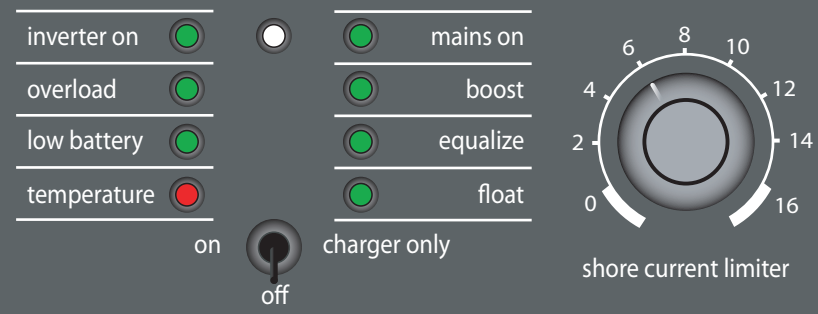

VE.NET

PHOENIX MULTI CONTROL

GENERATOR

DC CIRCUITS

Custom Made Panels

BILGE PUMP - MID

BILGE PUMP - FORWARD